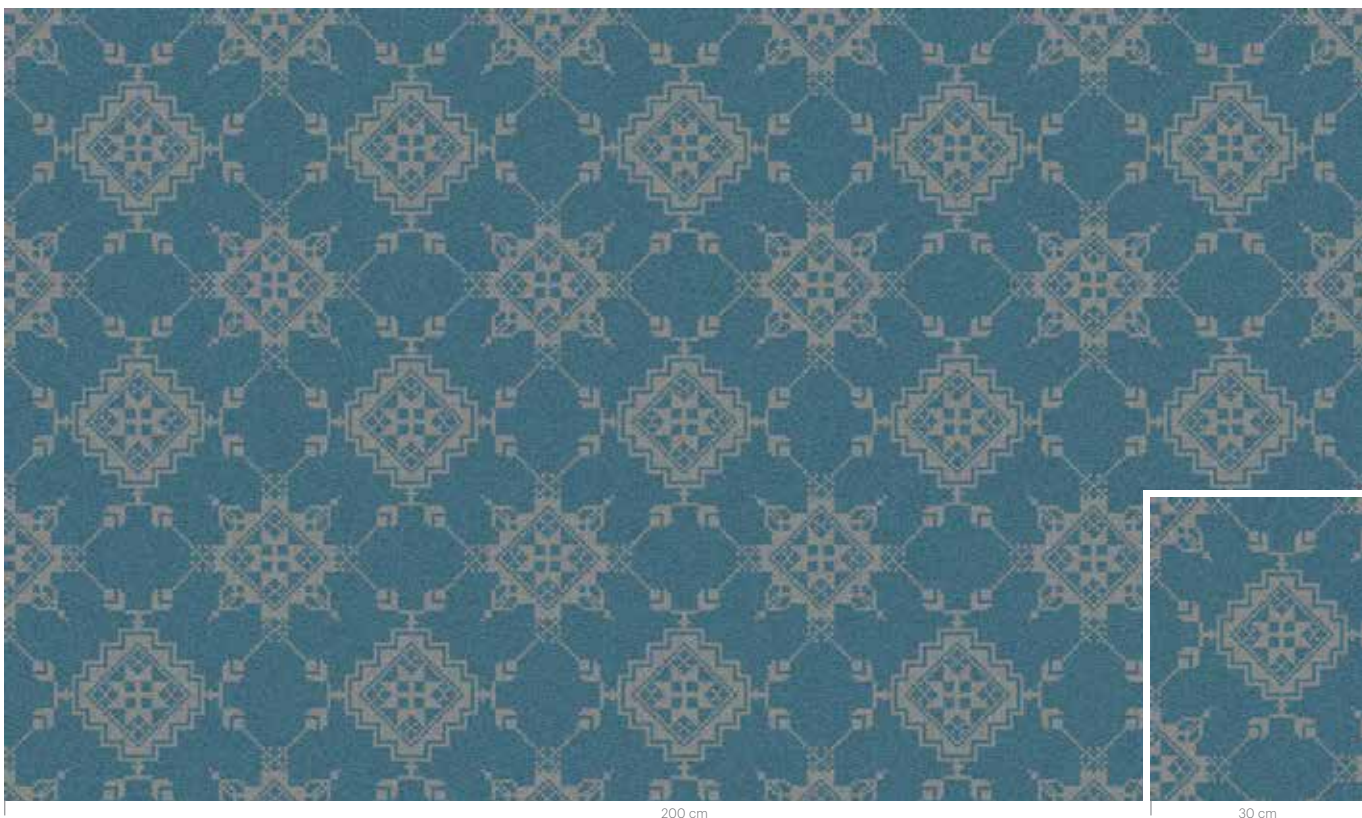

K5500

 C1	 C2
GB8	AC13

BORDER	
GB3	GB7
AC14	AC59
AC13	GB8
GB4	AC58
TONE 1	TONE 2

INFILL	
GB3	GB7
AC14	AC59
AC13	GB8
GB4	AC58
TONE 1	TONE 2

30 cm

40 cm

RF5500116 GEOMETRIC LACE
w: 97.5 cm x l: 136.1 cm

K5500