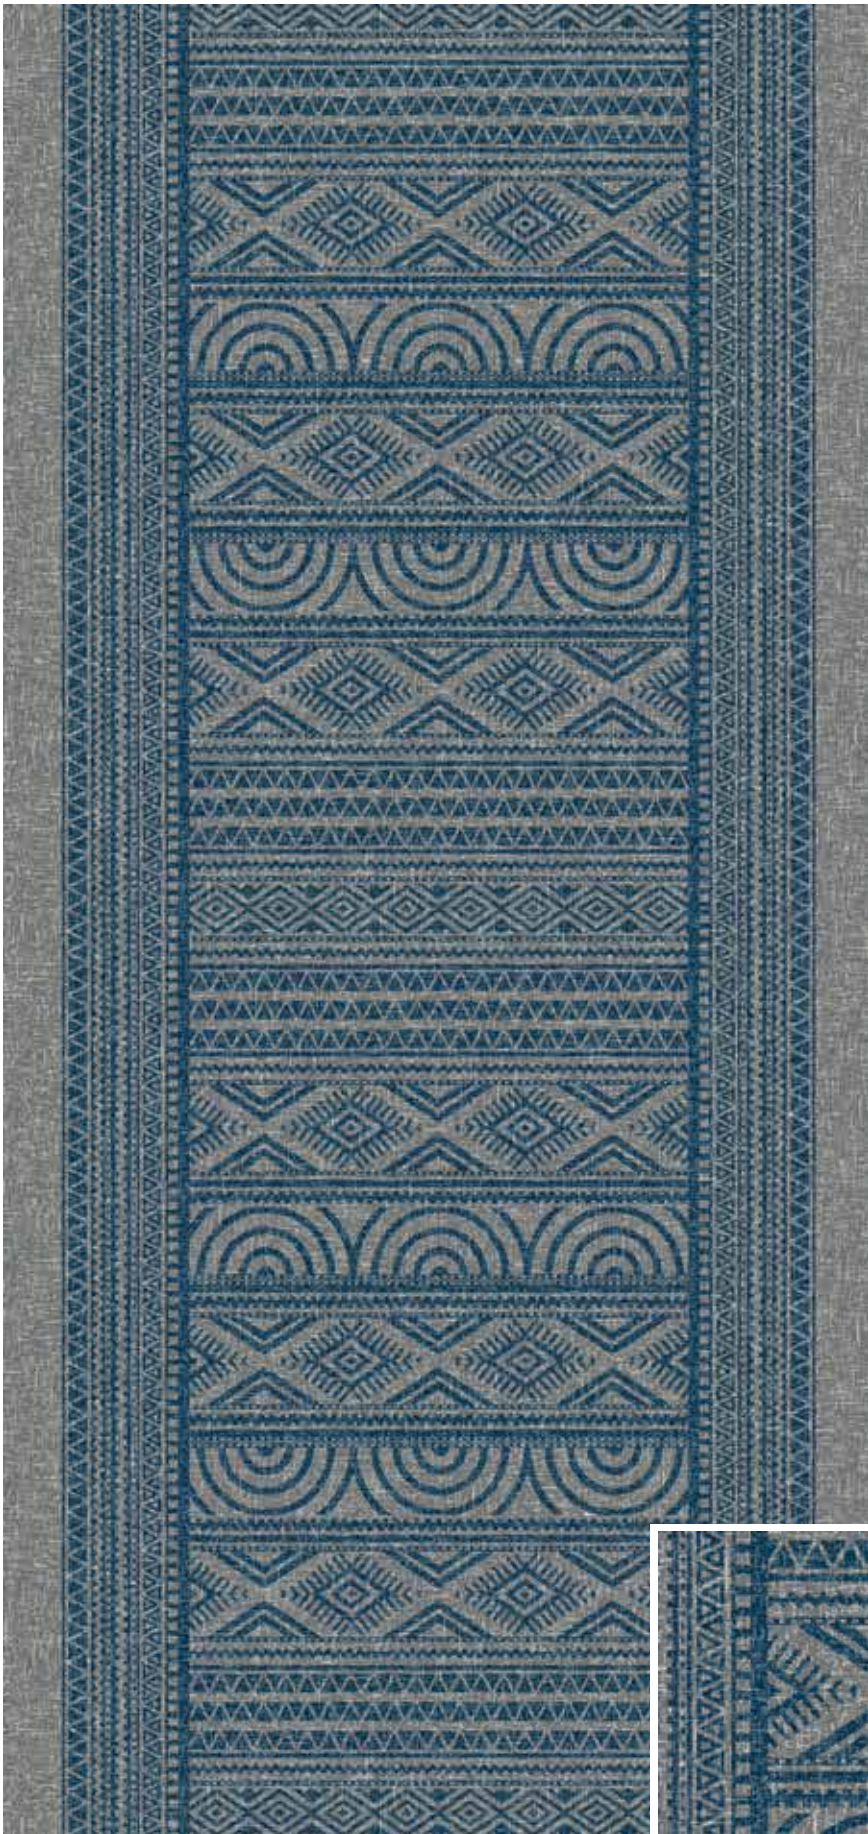

BORDER	
GB3	GB7
AC14	AC59
AC13	GB8
GB4	AC58
TONE 1	TONE 2

INFILL	
GB3	GB7
AC14	AC59
AC13	GB8
GB4	AC58
TONE 1	TONE 2

30 cm

40 cm