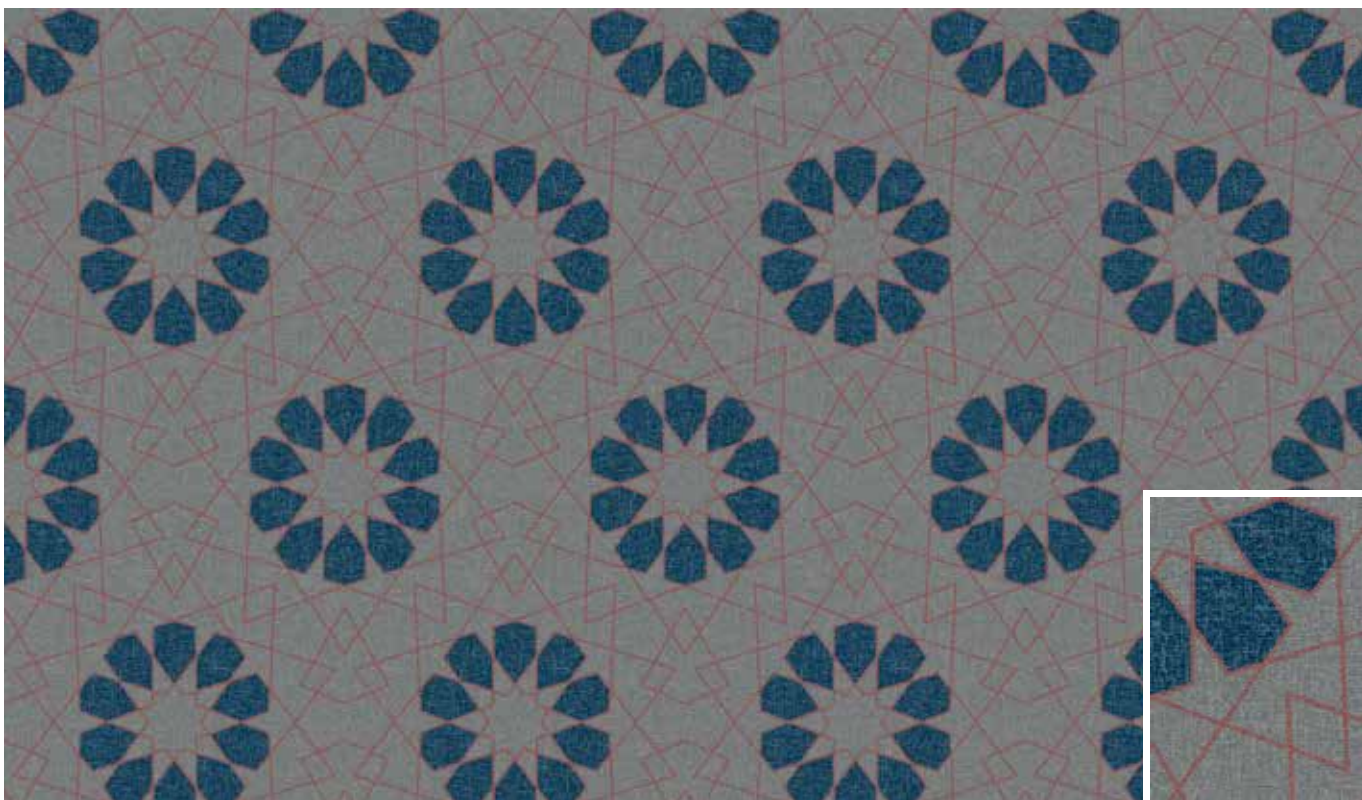

K5500

 C1	 C2
GB8	AC13

BORDER	
GB3	GB7
AC14	AC59
AC13	GB8
GB4	AC58
TONE 1	TONE 2

INFILL	
GB3	GB7
AC14	AC59
AC13	GB8
GB4	AC58
TONE 1	TONE 2

30 cm

40 cm

RF5500116 GEOMETRIC LACE
w: 97.5 cm x l: 136.1 cm

K5500