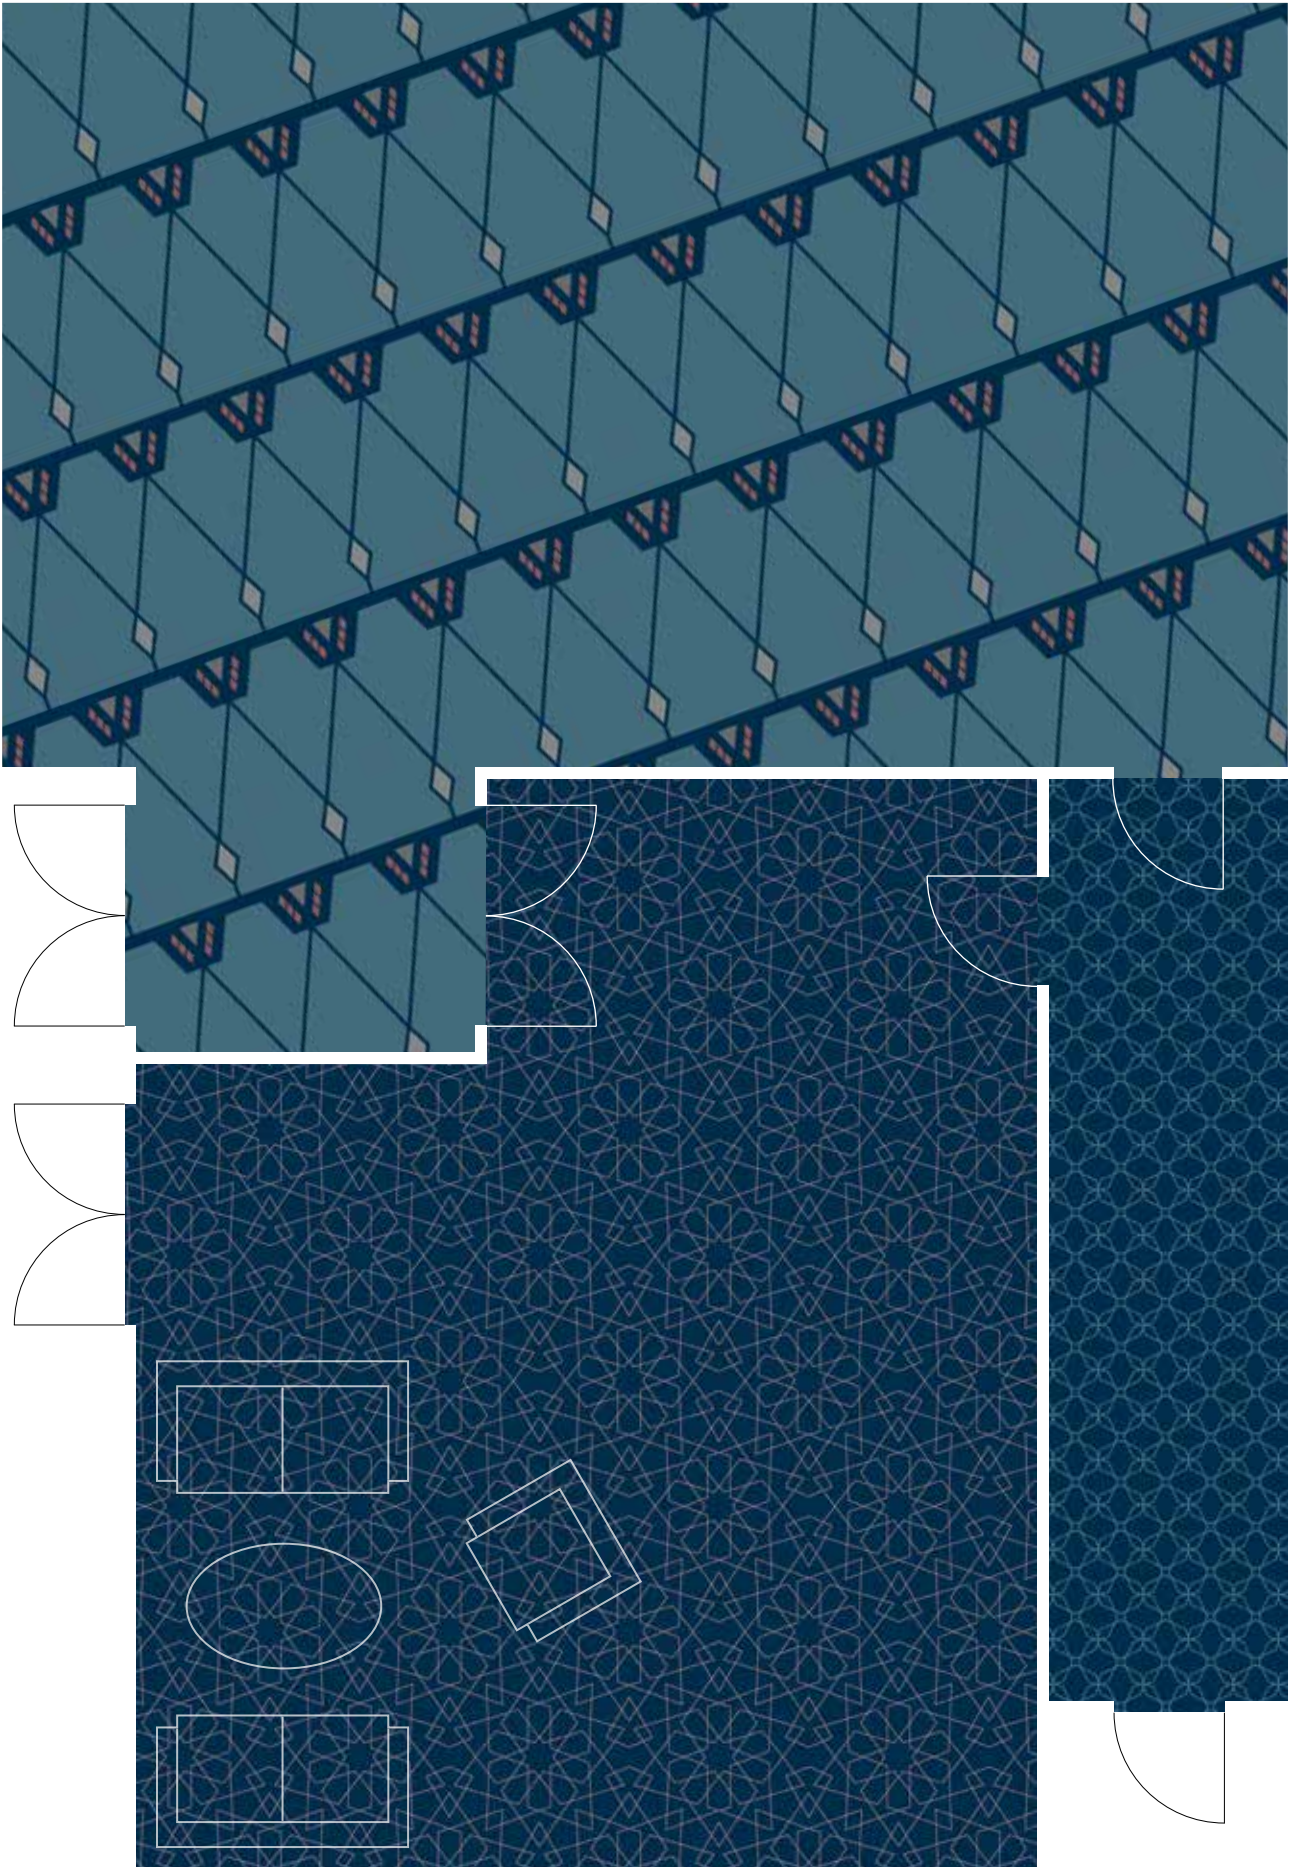

FLOORSCAPE INSPIRATION